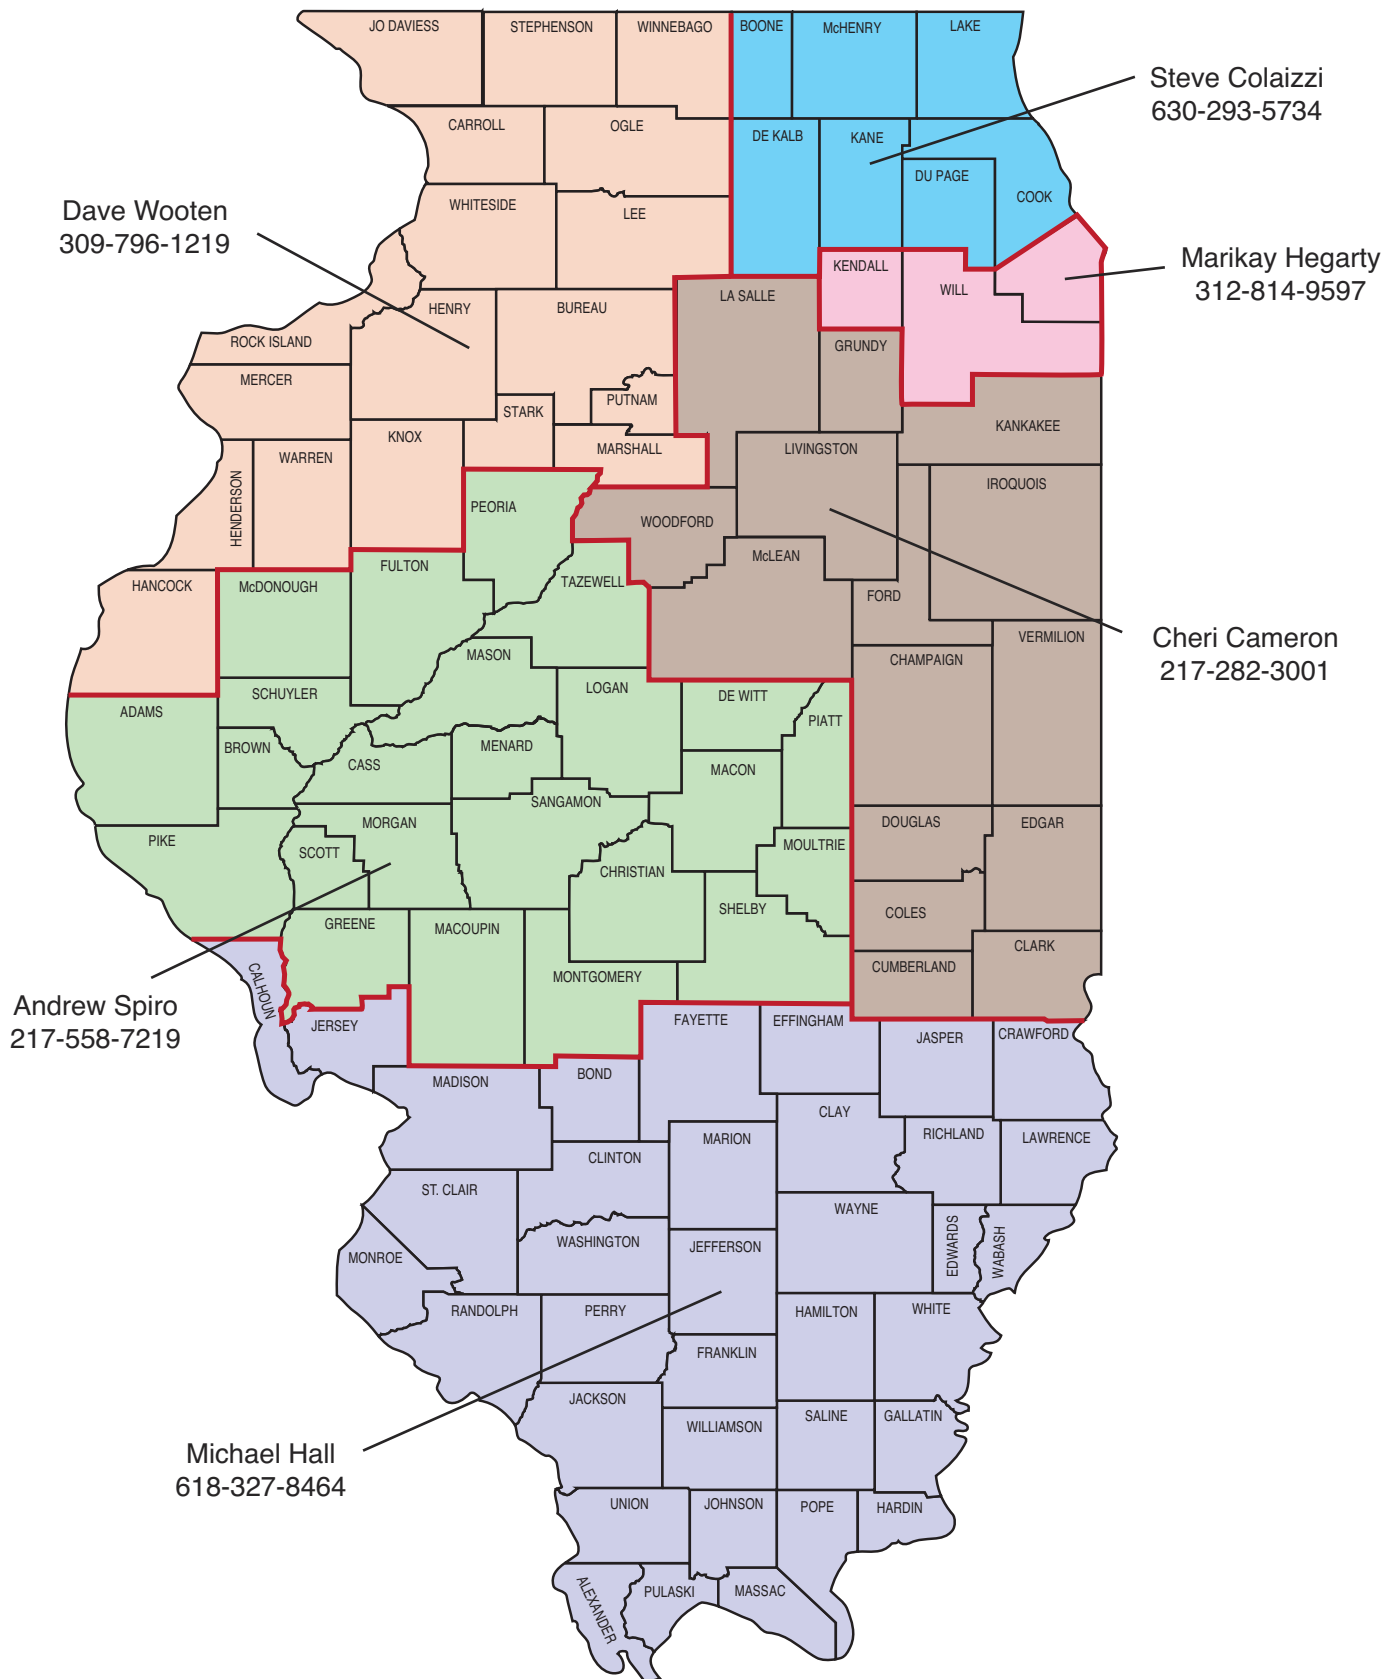

Local Records Representative Territories

Local Records Unit — Springfield, IL • 217-782-1080

Archives on the web at www.cyberdriveillinois.com